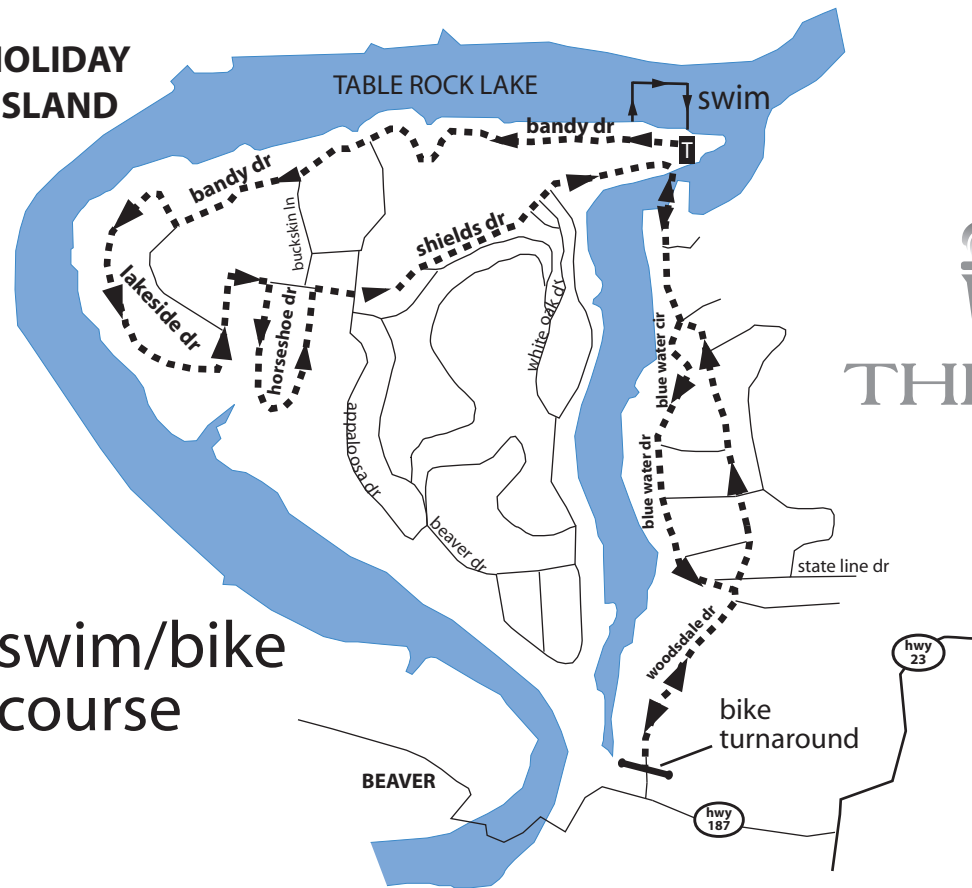

HOLIDAY ISLAND

TABLE ROCK LAKE

swim/bike course

BEAVER

TRIATHLON

Swim Course
300 yards

Bike Course
7 miles

Run Course
2 miles

swim	—▶
bike	- - -▶
run▶
T	transition
P	parking
A	aid station

run course

run surfaces	
pavement	—
golf cart path	- - -
grass	■

HOLIDAY ISLAND